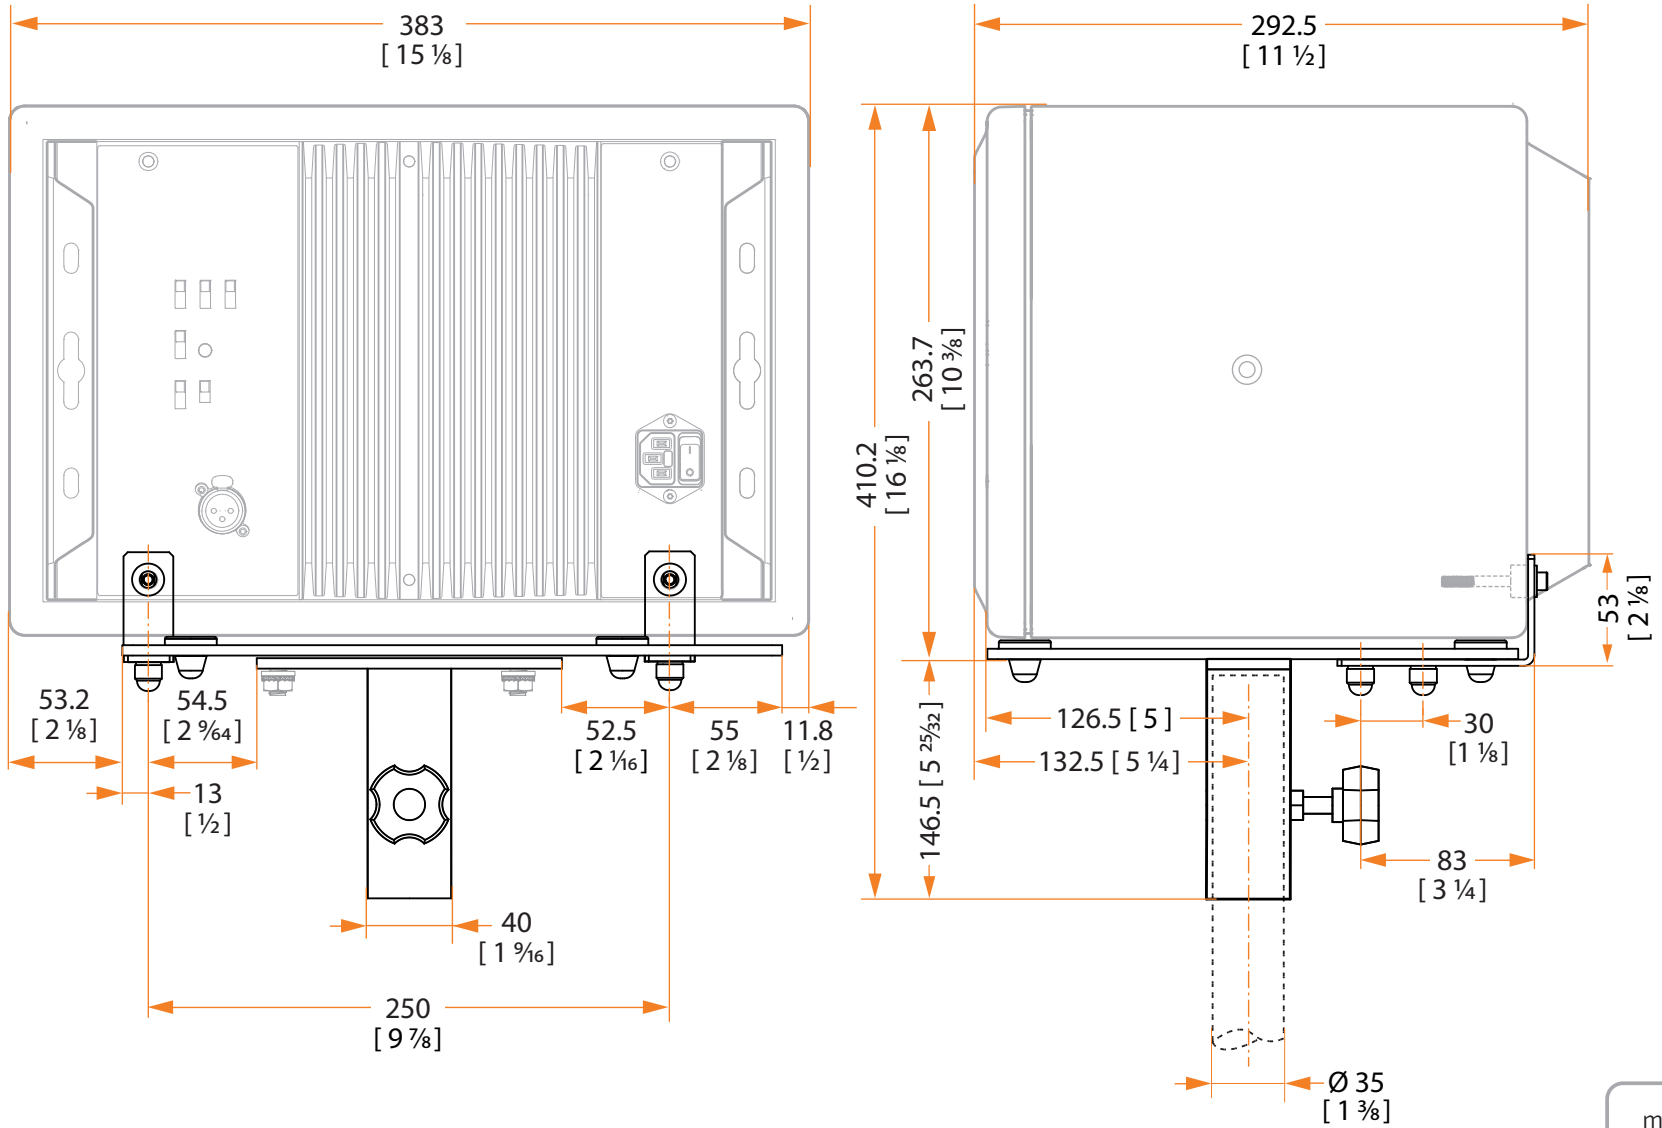

LH 41

LH28

* 35 mm outside diameter pole sourced from third parties

mm [inch]